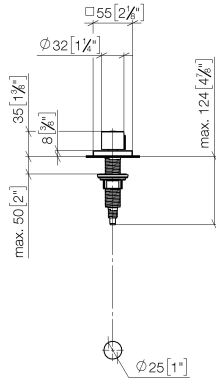

**Strainer waste with control handle - Durabronz (23kt Gold)**

LOT

10 711 970

- control for single basin
- including adapter for Bowden cable

Fits LOT

	Durabronz (23kt Gold)	10 711 970-09
	Chrome	10 711 970-00
	Brushed Platinum	10 711 970-06
	Platinum	10 711 970-08
	Dark Chrome	10 711 970-19
	Brushed Durabronz (23kt Gold)	10 711 970-28
	Matte Black	10 711 970-33
	Brushed Champagne (22kt Gold)	10 711 970-46
	Champagne (22kt Gold)	10 711 970-47
	Brushed Chrome	10 711 970-93
	Brushed Dark Platinum	10 711 970-99

10 711 970

mm [inches]

10 711 970

Parts for other finishes can be found here: [Chrome](#)

Spare parts list

No.	Item Number	Name	Quantity used	Delivery time
1	09 20 97 030-09	handle	1	40
2	90 12 12 002 00 90	fixing cap	1	2
3	09 27 87 007-09	rosette	1	40
4	90 14 10 043 00 90	seal	1	2
5	09 14 10 042 90	seal	1	2
6	09 29 06 087-09	spindle	1	-
Spare part can no longer be ordered, please order the replacement item				
7	04 30 01 029 00 90	adaptor	1	2
8	09 24 03 175 90	adaptor	1	2
9	09 11 10 073-07	connection	1	30
10	09 11 10 074-07	connection	1	30
11	09 11 10 079-07	connection	1	30
12	09 30 11 087 90	disc	1	2
13	09 23 30 024-07	nut	1	30